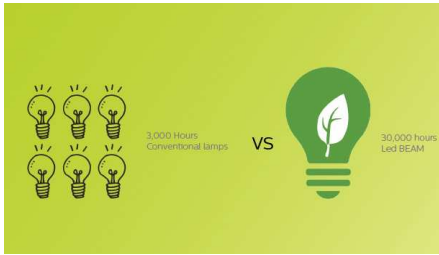

Portable

- Entertainment on the go
- built-in battery for cable-free projection

Sound everywhere

- Built-in speaker for captivating sound
- Audio jack

Highlights

Advanced LED Light Source

The powerful LED light source displays rich, vivid colors and will last up to 30,000 hours. You won't need to replace it, it lasts 20 years if used 4h per day! In addition, the power consumption is far lower than a regular lamp based projector: a bigger screen, an immersive experience with an eco friendly device!